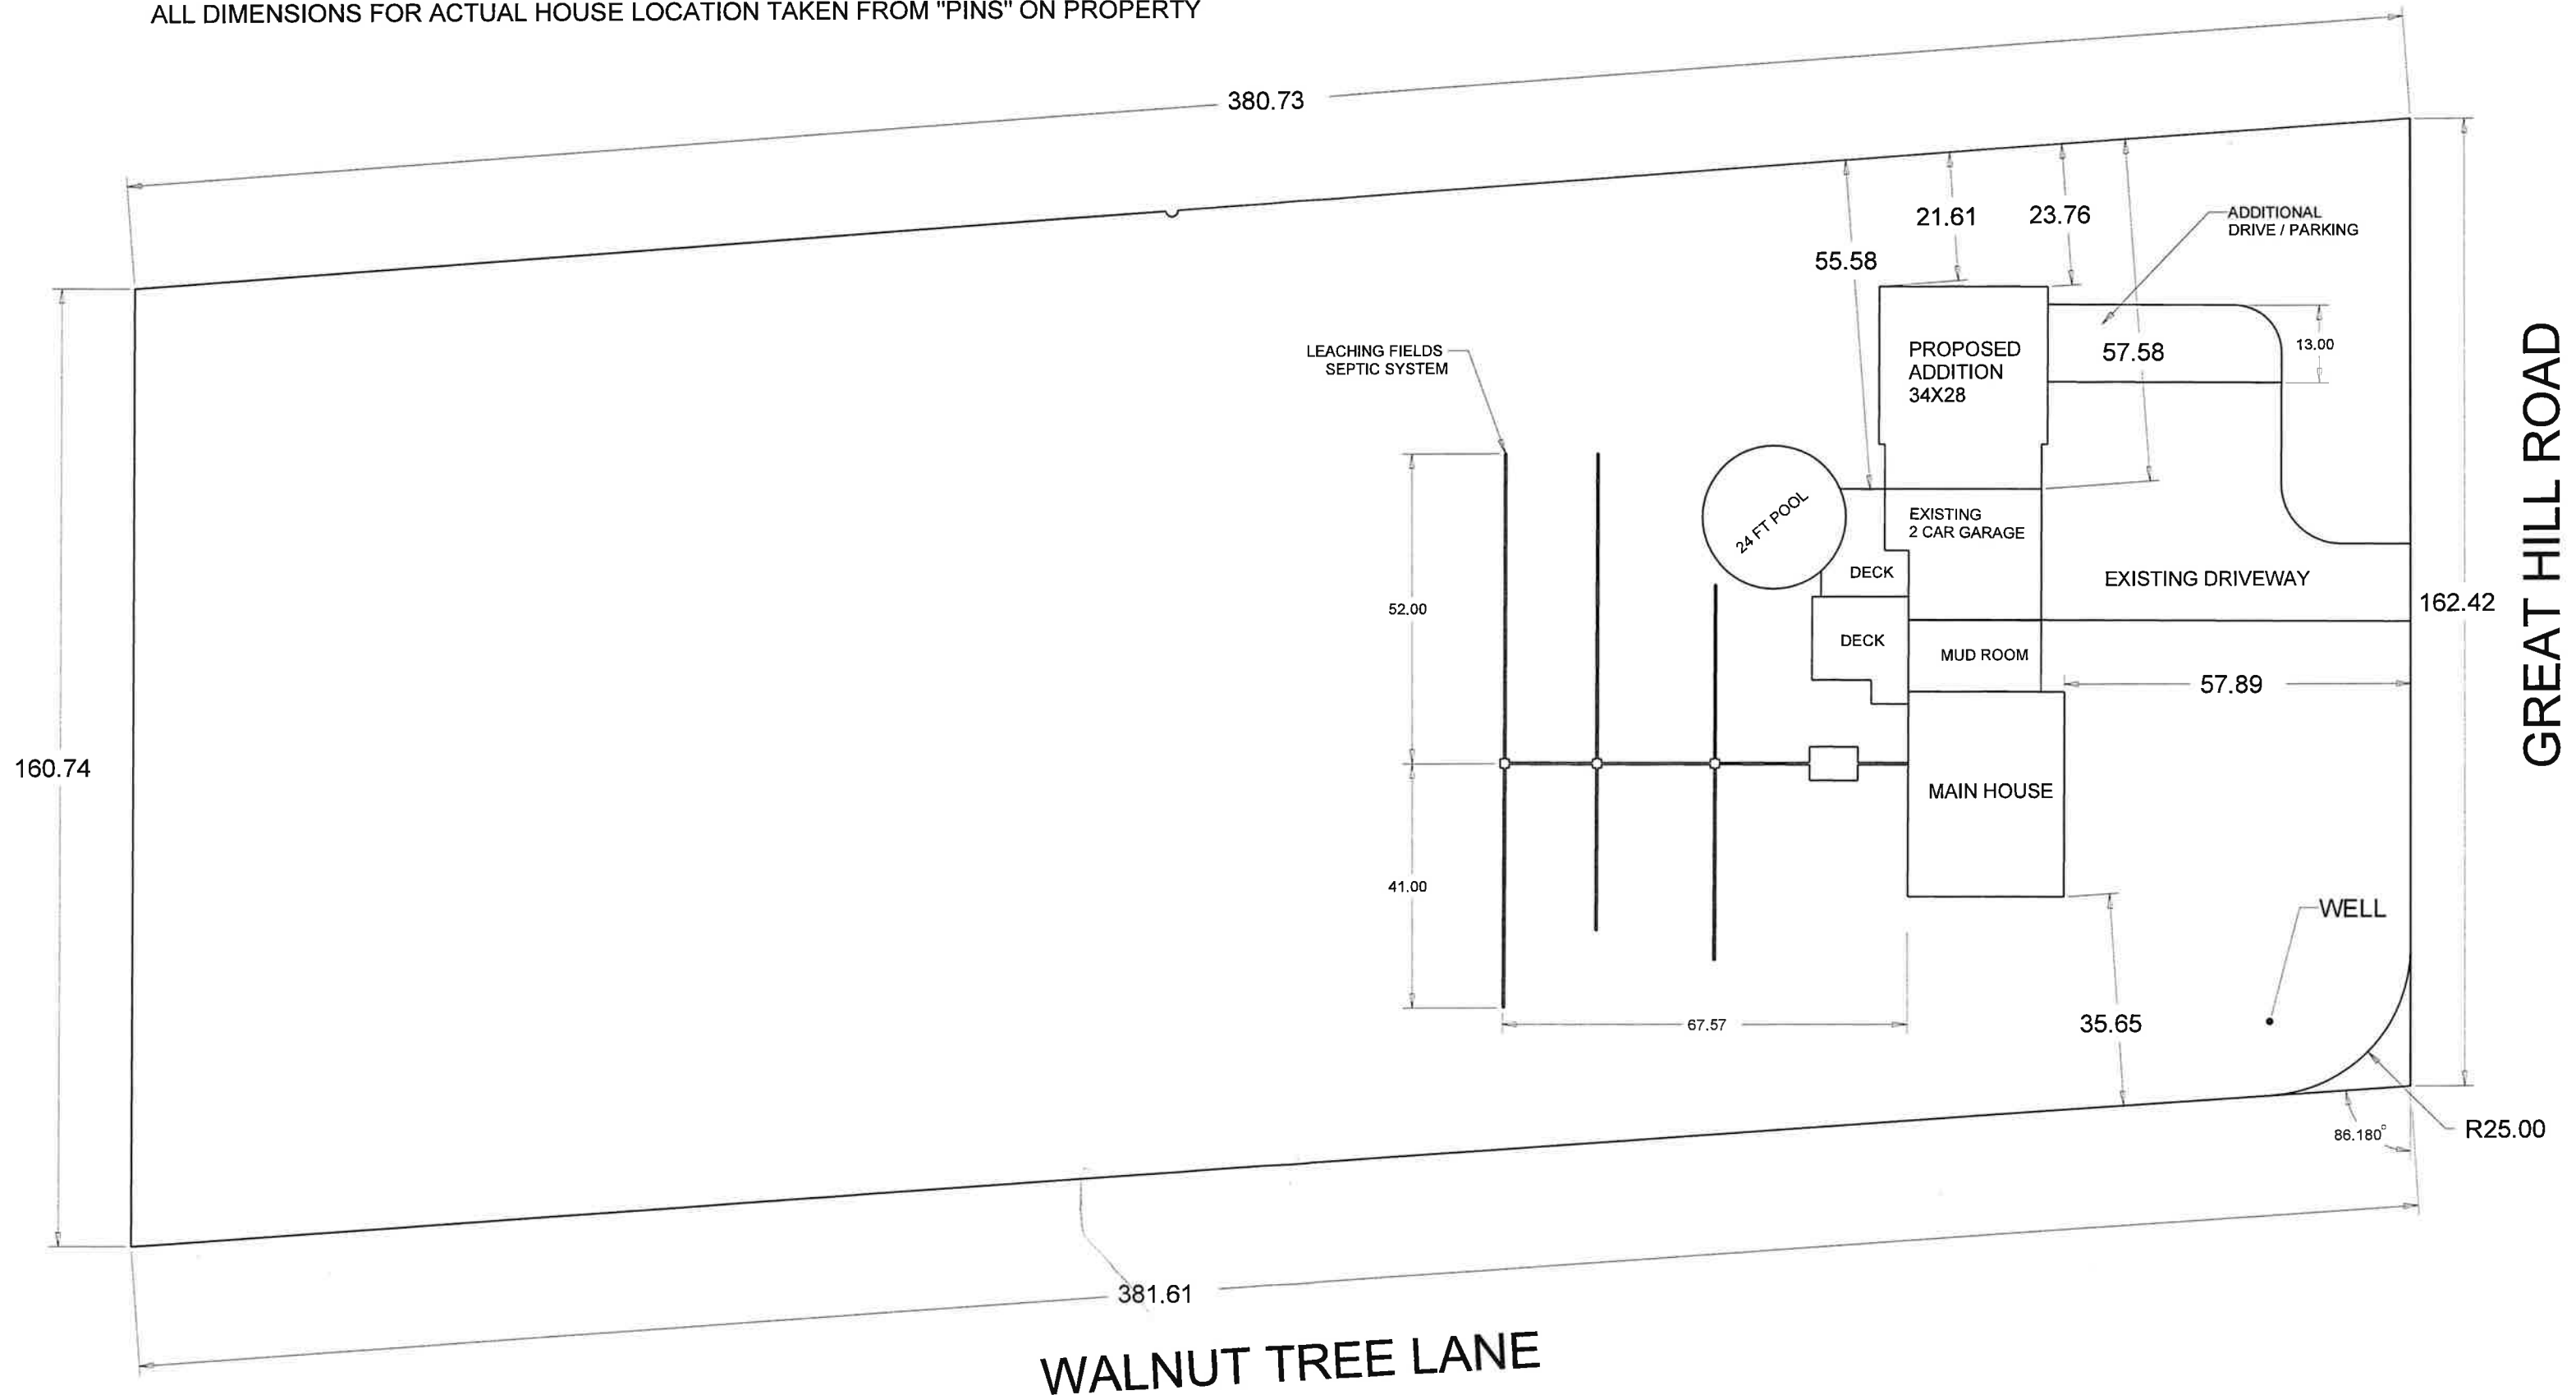

NOTE:  
 ALL DIMENSIONS FOR LAND PLOT HAVE BEEN TAKEN FROM "NORTON ACRES" SITE / MAP PLAN  
 ALL DIMENSIONS FOR ACTUAL HOUSE LOCATION TAKEN FROM "PINS" ON PROPERTY

PLOT PLAN FOR: 1249 GREAT HILL RD.  
 LOT SIZE 1.4  
 GARY & DAWN BURKLE